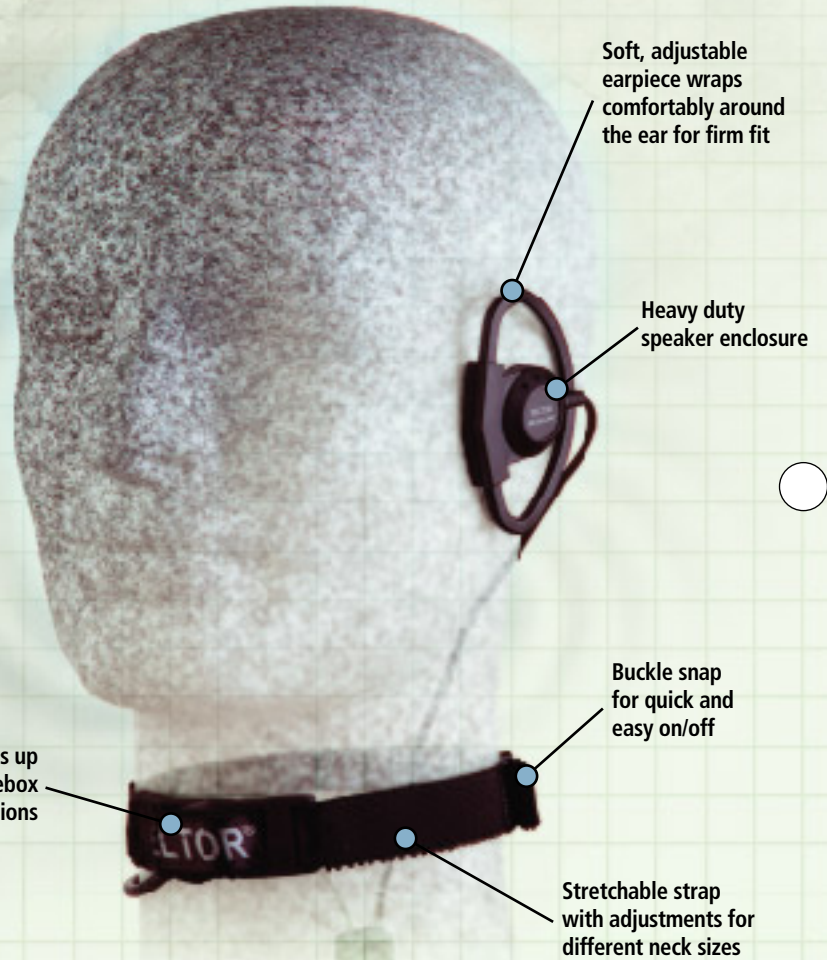

Headset and Throatmic/Earpiece SKUs:	
MT9HTM05	Throat microphone/earpiece
MT9H79B	Throat microphone headset with full-size earcups, NRR 24
MT9H6B	Throat microphone headset with slim-line earcups, NRR 21
MT9H6B1	Same as MT9H6B but with speaker in left cup only, right cup slotted/empty

Intrinsically Safe SKUs:	
MT9HTM05-CSA	Intrinsically safe throat mic/earpiece
FL9-HT1000-BB-CSA	Intrinsically safe mushroom radio adaptor

Radio PTT Adaptors and Accessories:	
FL9-BB*	Mushroom button radio adaptor
FL50*	Slim-line palm activated radio adaptor
FP9007-US	Headset bag

* For complete list of radio models part numbers contact customer service